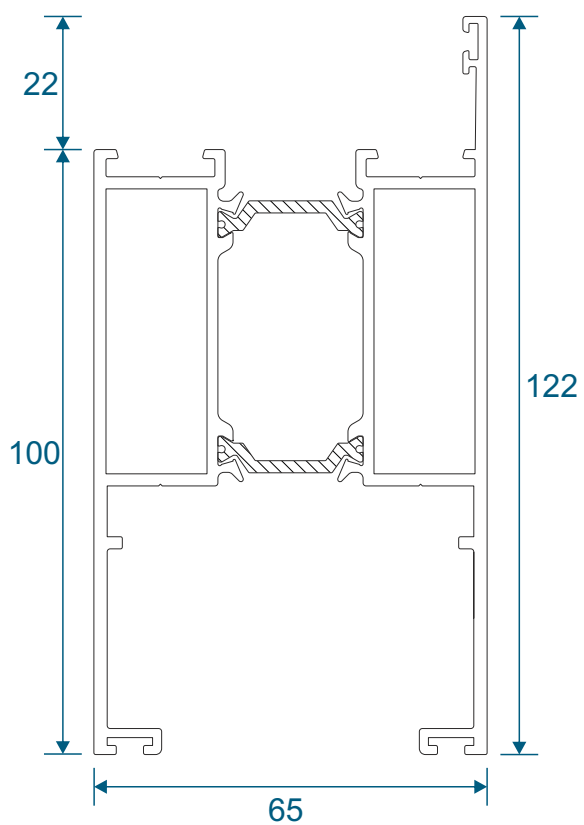

IMP027 - Bottom Rail