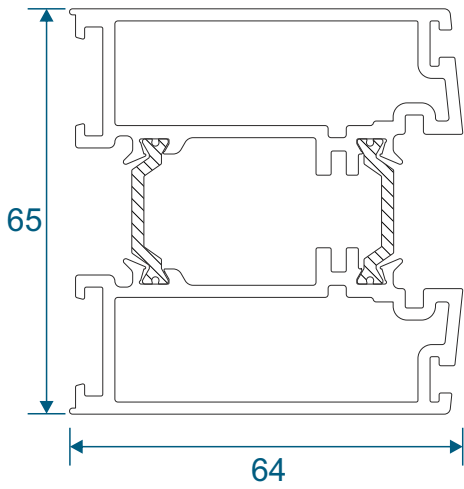

Door Sash

IMP039 - Primary Lock Stile