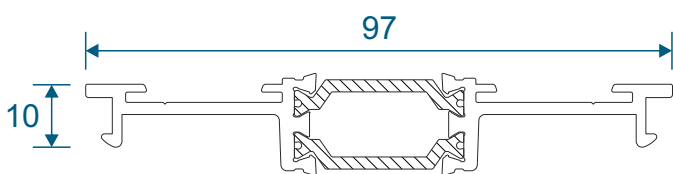

Commercial

Section Identification Guide

DURATION
WINDOWS

Contents

Profiles

Frame	3 - 4
Transom	4
Threshold	5
Cills	6
Door Sash	7 - 9
Midrail & Corner Post	10
Beads & Infills	11

Sections

Fixed Screen - Jamb & Mullion	12
Fixed Screen - Head, Transom & Base	13
Door - Hinged Jamb	14
Door - Lock Jamb	15
Door - Head	16
Door - Threshold	17
Door - Double Meeting Stile	18
Door - Midrail	19
Door To Fixed Lite Combination	20

Frame

IMP210 - Pocket Glazing Mullion / Head

IMP016 - Shallow Pocket Closure

IMP217 - Bead / Pocket Glazed Transom

IMP013 - Beaded Pocket Closer

Frame & Transom

IMP010 - Over Head Closer

IMP011 - Overhead Closure Box

IMP030 - Beaded Screen Transom

Threshold

IMP056 - Drainage Sub-Cill

IMP411 - Low Threshold

Silver Anodized Only

EUD03 - Low Threshold Ramp (Optional)

Silver Anodized Only

Cills