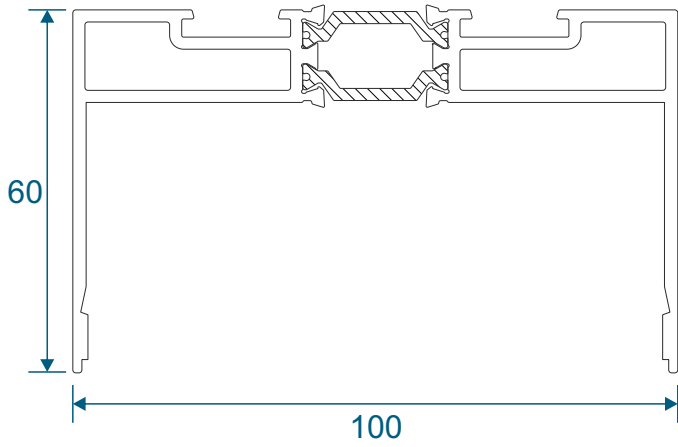

Frame & Transom

IMP010 - Over Head Closer