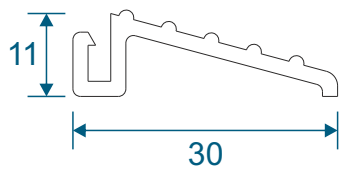

IMP030 - Beaded Screen Transom

Threshold

IMP056 - Drainage Sub-Cill

IMP411 - Low Threshold

Silver Anodized Only

EUD03 - Low Threshold Ramp (Optional)

Silver Anodized Only

Cills

ETC457 - 150mm Cill

ETC458 - 190mm Cill

ETC479 - 225mm Cill

Door Sash

IMP036N - Anti-Finger Trap Stile

IMP037N - Anti-Finger Trap Stile For Push Bar

IMP035 - Anti-Finger Trap Adapter

Door Sash