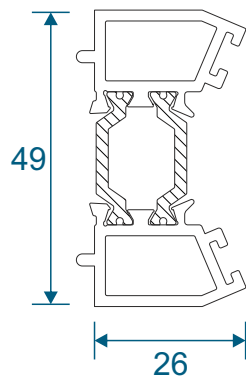

Commercial

Section Identification Guide

DURATION
WINDOWS

Contents

Profiles

Frame	3 - 4
Transom	4
Threshold	5
Cills	6
Door Sash	7 - 9
Midrail & Corner Post	10
Beads & Infills	11

Sections

Fixed Screen - Jamb & Mullion	12
Fixed Screen - Head, Transom & Base	13
Door - Hinged Jamb	14
Door - Lock Jamb	15
Door - Head	16
Door - Threshold	17
Door - Double Meeting Stile	18
Door - Midrail	19
Door To Fixed Lite Combination	20

ETC457 - 150mm Cill

ETC458 - 190mm Cill

ETC479 - 225mm Cill

Door Sash

IMP036N - Anti-Finger Trap Stile

IMP037N - Anti-Finger Trap Stile For Push Bar

IMP035 - Anti-Finger Trap Adapter

Door Sash