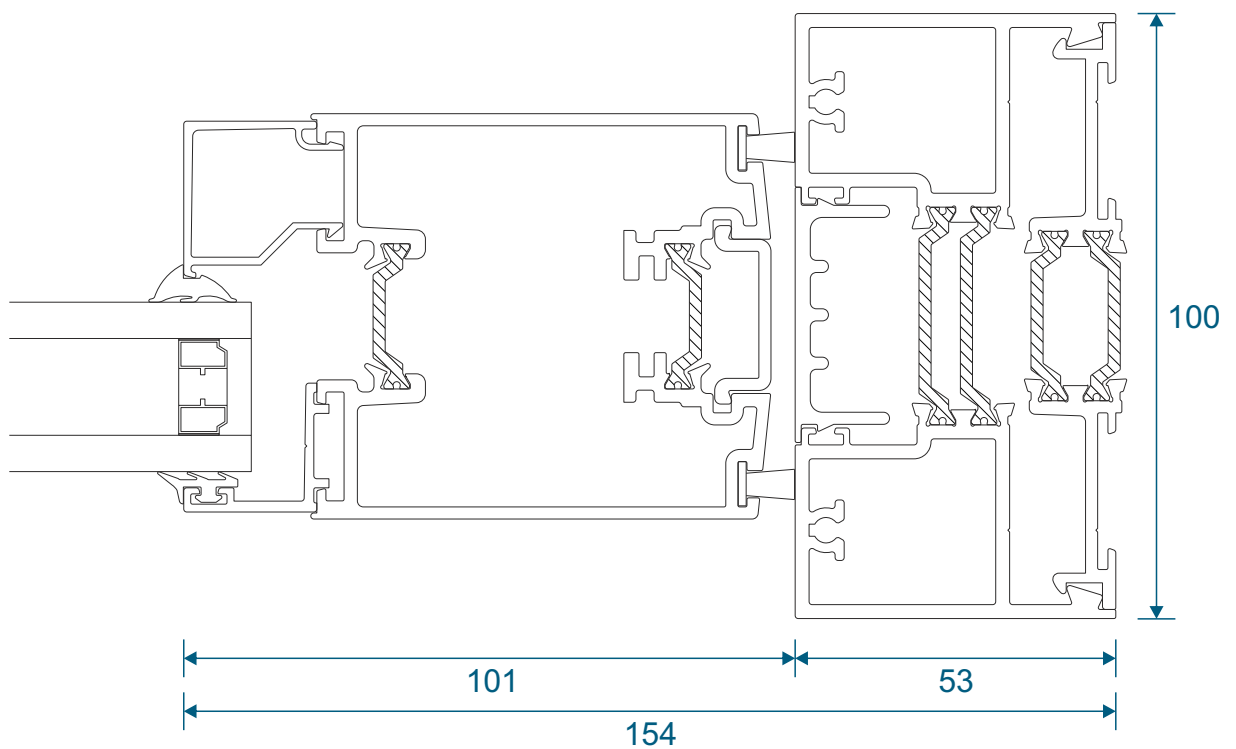

Locking Jamb For Panic Bar