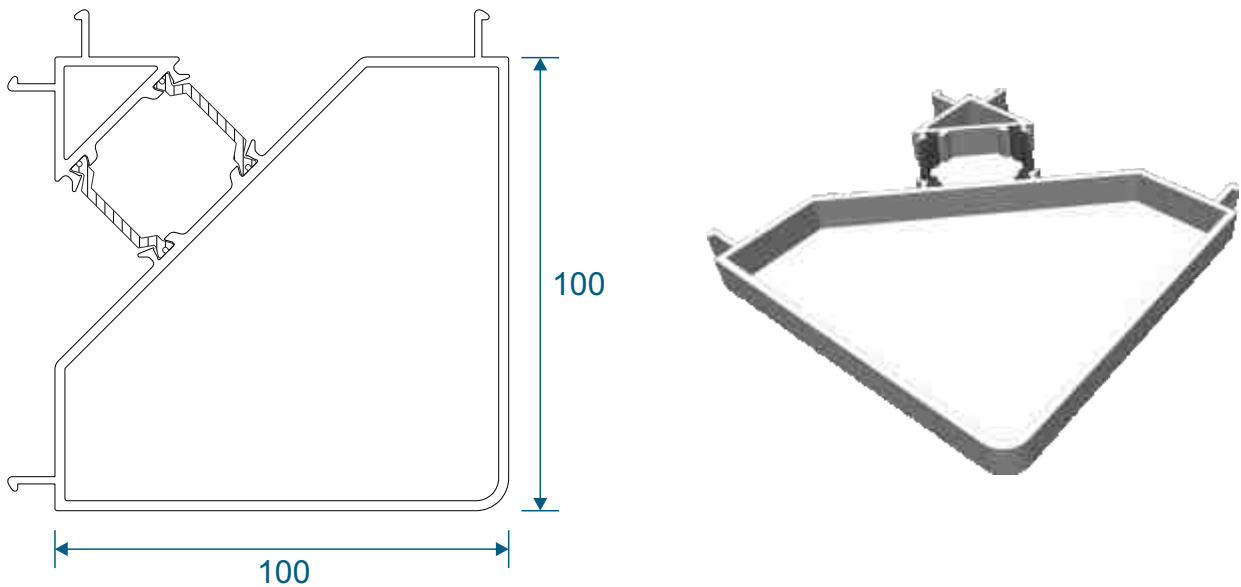

Midrail & Corner Post

IMP034 - Large Midrail

IMP032 - Small Midrail