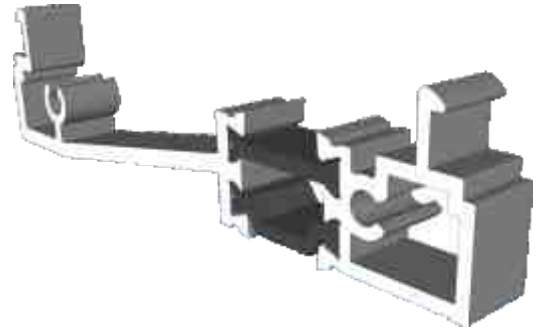

Commercial

Section Identification Guide

DURATION
WINDOWS

Contents

Profiles

Frame	3 - 4
Transom	4
Threshold	5
Cills	6
Door Sash	7 - 9
Midrail & Corner Post	10
Beads & Infills	11

Sections

Fixed Screen - Jamb & Mullion	12
Fixed Screen - Head, Transom & Base	13
Door - Hinged Jamb	14
Door - Lock Jamb	15
Door - Head	16
Door - Threshold	17
Door - Double Meeting Stile	18
Door - Midrail	19
Door To Fixed Lite Combination	20

Frame

IMP210 - Pocket Glazing Mullion / Head

IMP016 - Shallow Pocket Closure

IMP217 - Bead / Pocket Glazed Transom

IMP013 - Beaded Pocket Closer

Frame & Transom

IMP010 - Over Head Closer

IMP011 - Overhead Closure Box

IMP030 - Beaded Screen Transom

Threshold

IMP056 - Drainage Sub-Cill

IMP411 - Low Threshold

Silver Anodized Only

EUD03 - Low Threshold Ramp (Optional)

Silver Anodized Only

Cills

ETC457 - 150mm Cill

ETC458 - 190mm Cill

ETC479 - 225mm Cill

Door Sash

IMP036N - Anti-Finger Trap Stile

IMP037N - Anti-Finger Trap Stile For Push Bar

IMP035 - Anti-Finger Trap Adapter

Door Sash