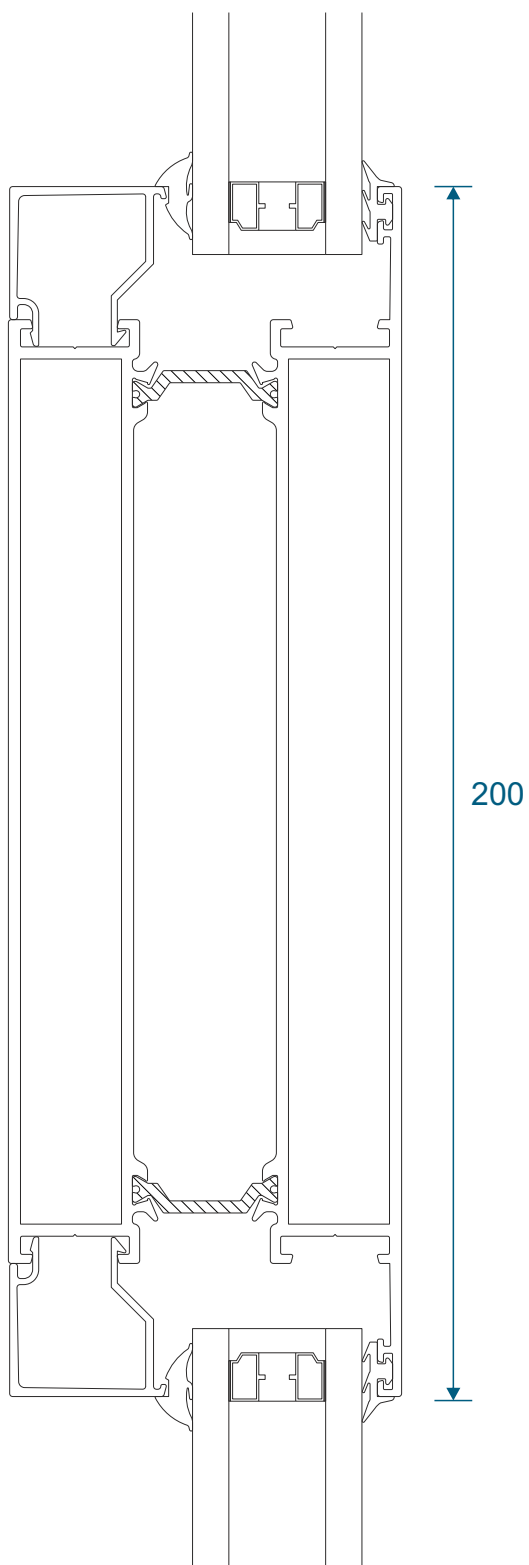

Door Midrail

Midrail