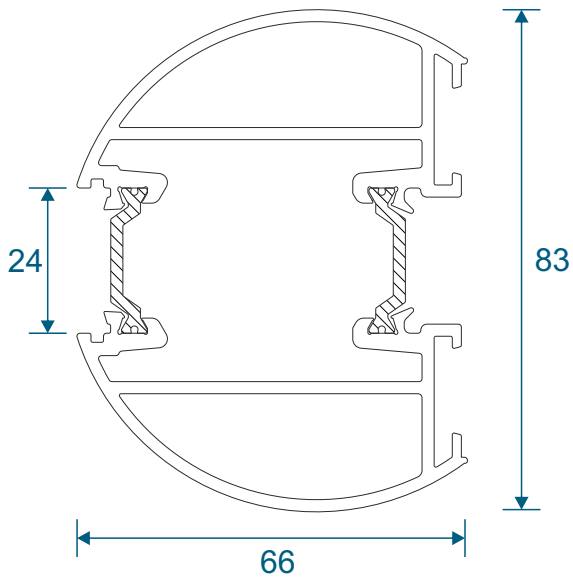

Commercial

Section Identification Guide

DURATION
WINDOWS

Contents

Profiles

Frame	3 - 4
Transom	4
Threshold	5
Cills	6
Door Sash	7 - 9
Midrail & Corner Post	10
Beads & Infills	11

Sections

Fixed Screen - Jamb & Mullion	12
Fixed Screen - Head, Transom & Base	13
Door - Hinged Jamb	14
Door - Lock Jamb	15
Door - Head	16
Door - Threshold	17
Door - Double Meeting Stile	18
Door - Midrail	19
Door To Fixed Lite Combination	20

ETC457 - 150mm Cill

ETC458 - 190mm Cill

ETC479 - 225mm Cill

Door Sash

IMP036N - Anti-Finger Trap Stile

IMP037N - Anti-Finger Trap Stile For Push Bar

IMP035 - Anti-Finger Trap Adapter

Door Sash