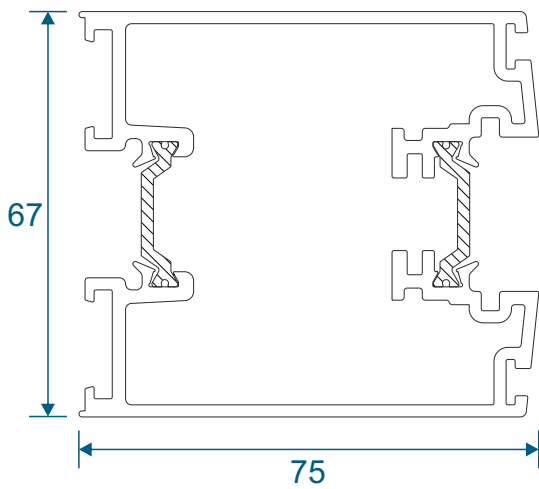

IMP041 - Stile For Concealed Panic Hardware