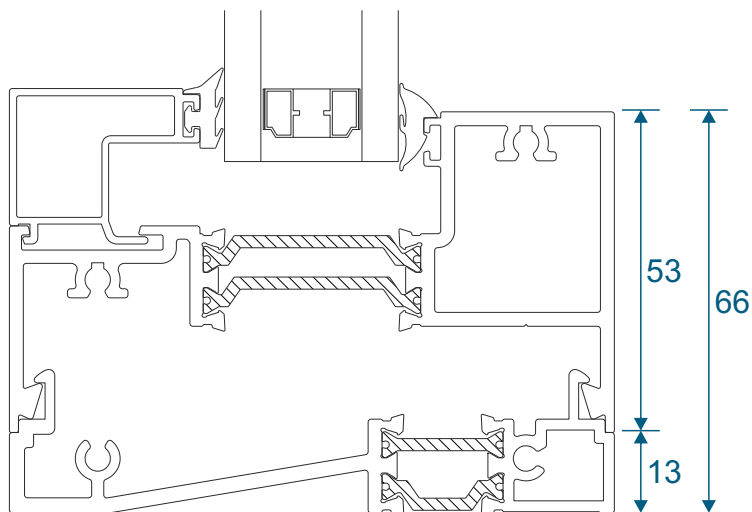

Head

Transom

Base

Example with 190mm cill

Hinged Jambs

Hinge Jamb

Hinge Jamb For Panic Bar

Locking Jamb