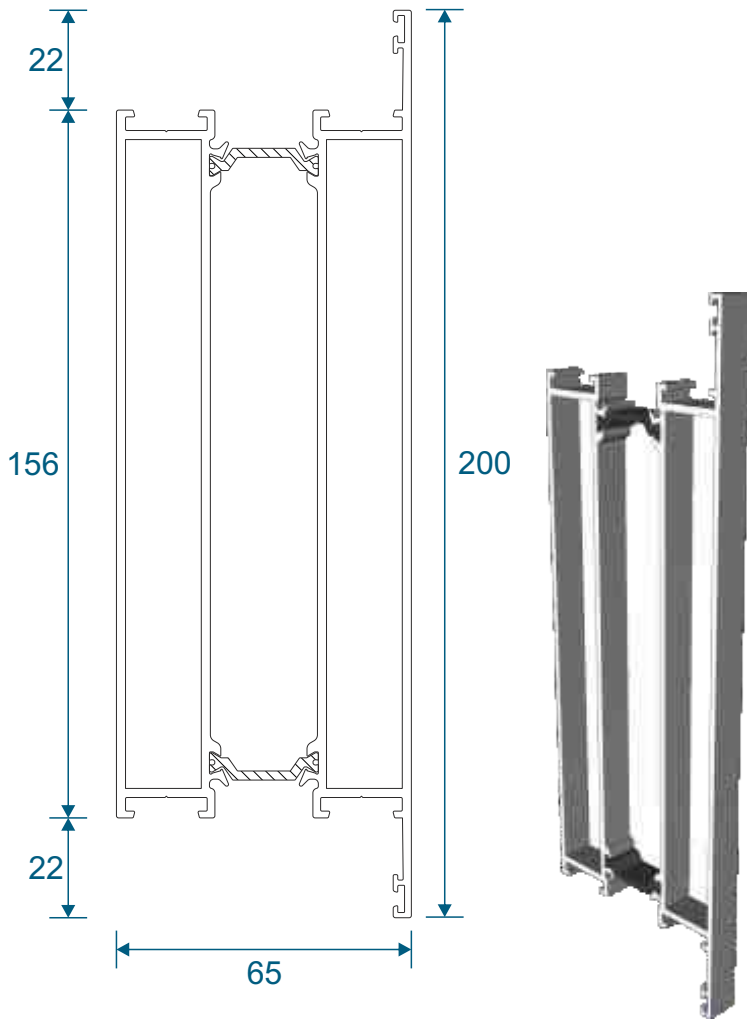

IMP039 - Primary Lock Stile

IMP040 - Secondary Door Stile

IMP041 - Stile For Concealed Panic Hardware

Door Sash

IMP120 - Top Rail

IMP027 - Bottom Rail

Midrail & Corner Post

IMP034 - Large Midrail