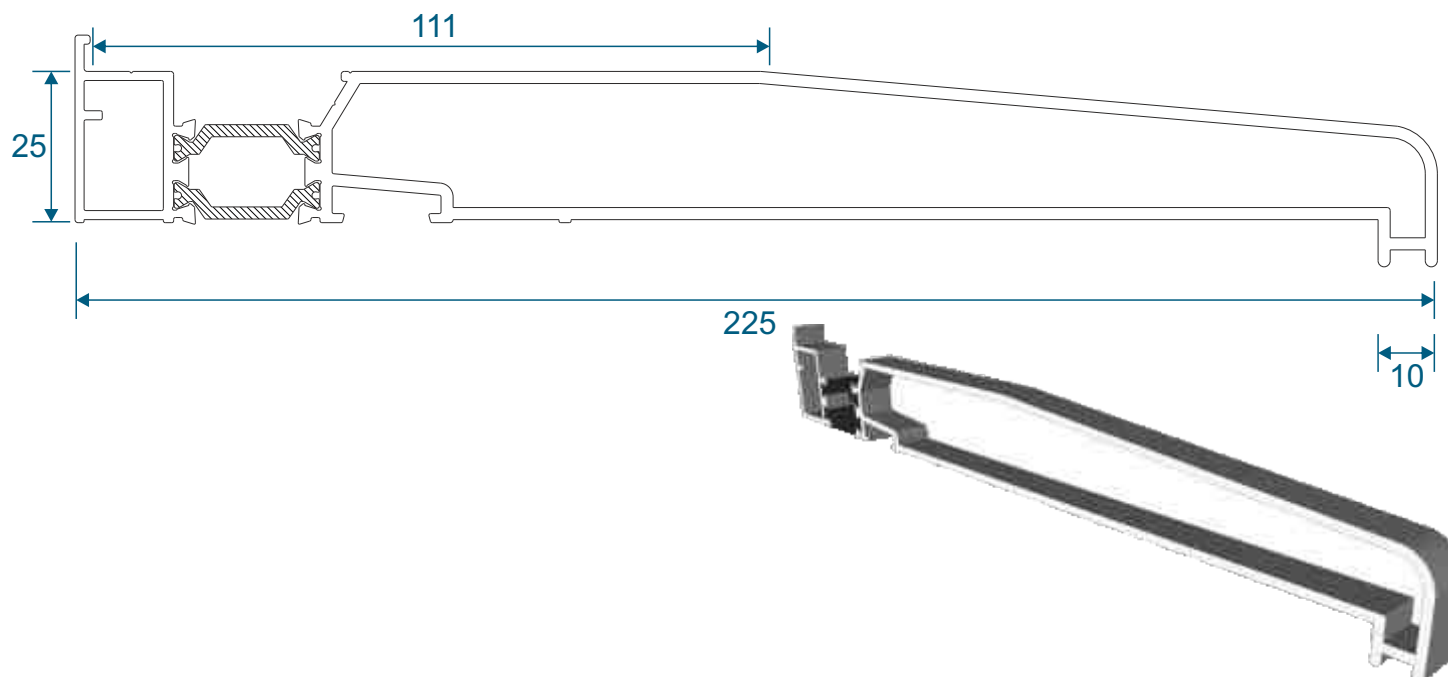

IMP030 - Beaded Screen Transom

Threshold

IMP056 - Drainage Sub-Cill

IMP411 - Low Threshold

Silver Anodized Only

EUD03 - Low Threshold Ramp (Optional)

Silver Anodized Only

Cills

ETC457 - 150mm Cill

ETC458 - 190mm Cill

ETC479 - 225mm Cill

Door Sash

IMP036N - Anti-Finger Trap Stile

IMP037N - Anti-Finger Trap Stile For Push Bar

IMP035 - Anti-Finger Trap Adapter

Door Sash