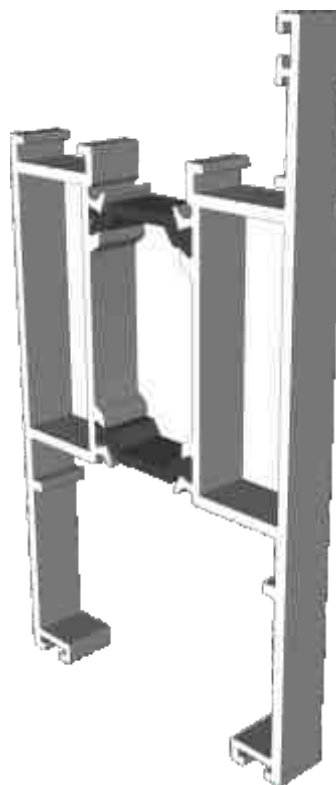

Commercial

Section Identification Guide

DURATION
WINDOWS

Contents

Profiles

Frame	3 - 4
Transom	4
Threshold	5
Cills	6
Door Sash	7 - 9
Midrail & Corner Post	10
Beads & Infills	11

Sections

Fixed Screen - Jamb & Mullion	12
Fixed Screen - Head, Transom & Base	13
Door - Hinged Jamb	14
Door - Lock Jamb	15
Door - Head	16
Door - Threshold	17
Door - Double Meeting Stile	18
Door - Midrail	19
Door To Fixed Lite Combination	20

IMP039 - Primary Lock Stile

IMP040 - Secondary Door Stile

IMP041 - Stile For Concealed Panic Hardware

Door Sash

IMP120 - Top Rail

IMP027 - Bottom Rail

Midrail & Corner Post

IMP034 - Large Midrail