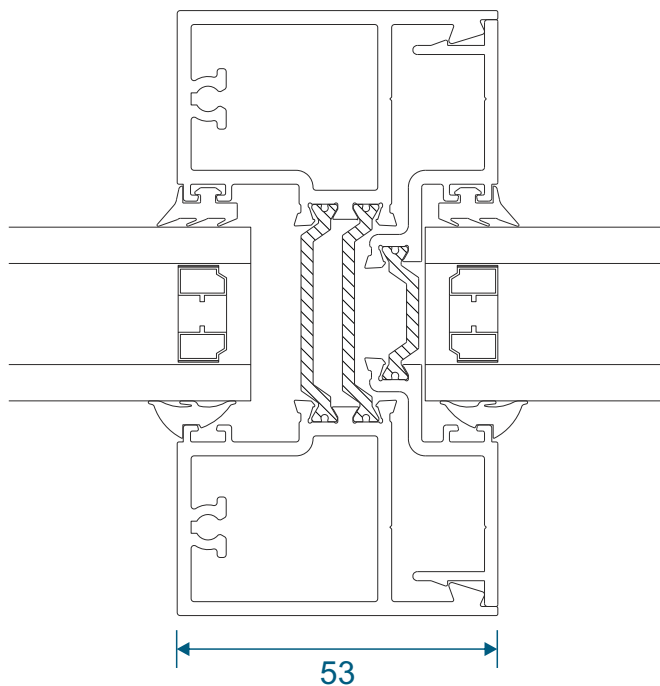

Fixed Screen

Jamb

Mullion