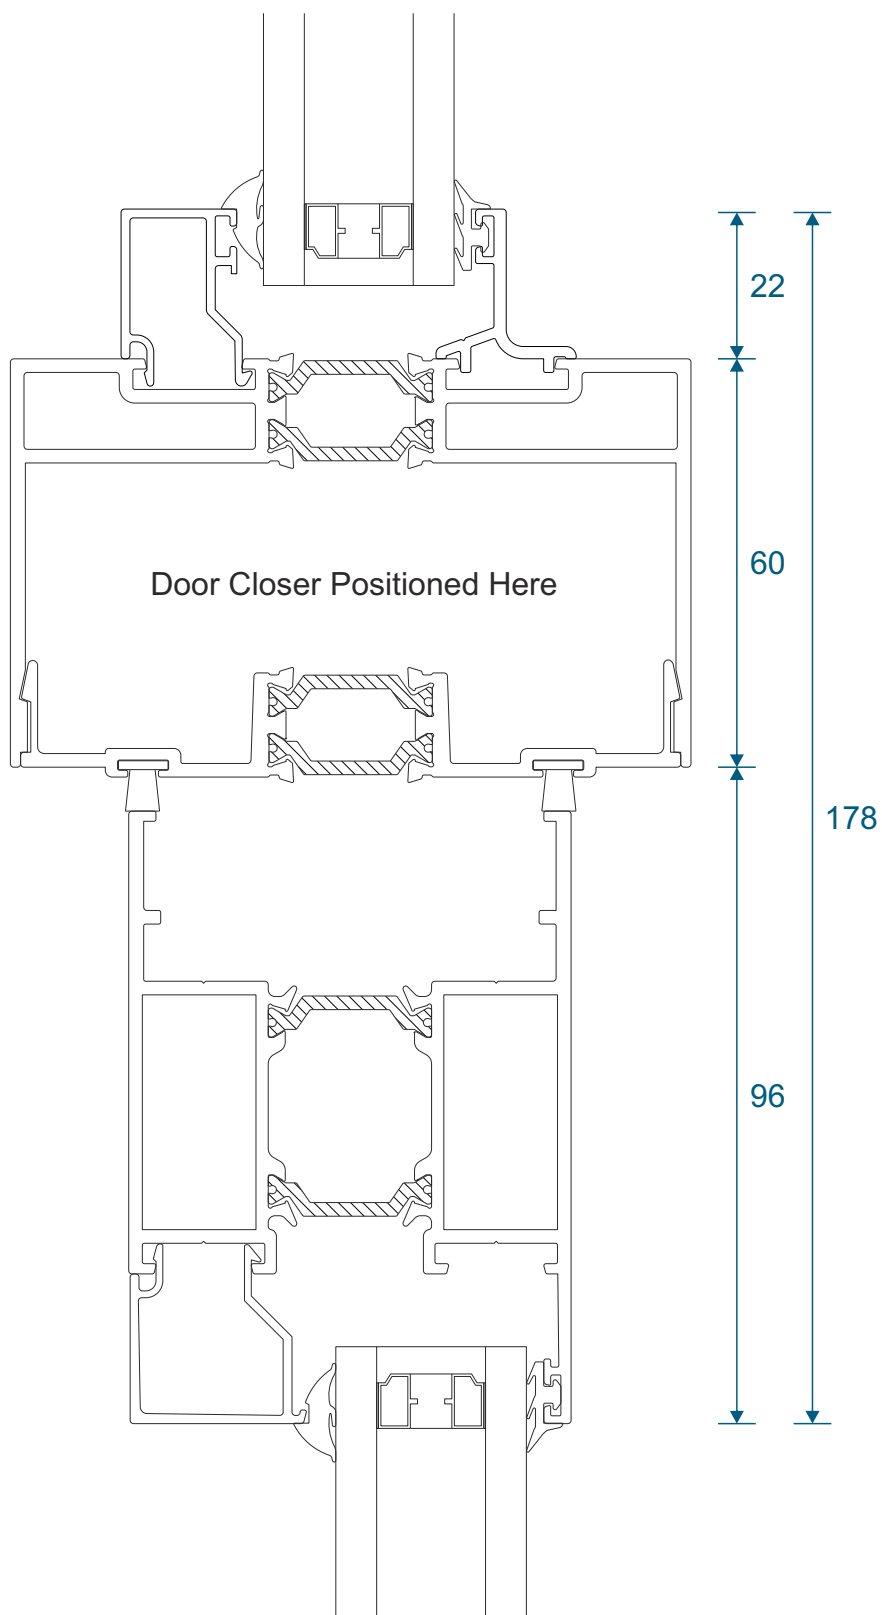

Door & Top Fixed Lite Combination

Combination