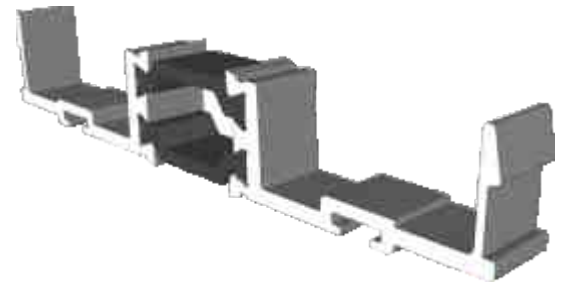

Commercial

Section Identification Guide

DURATION
WINDOWS

Contents

Profiles

Frame	3 - 4
Transom	4
Threshold	5
Cills	6
Door Sash	7 - 9
Midrail & Corner Post	10
Beads & Infills	11

Sections

Fixed Screen - Jamb & Mullion	12
Fixed Screen - Head, Transom & Base	13
Door - Hinged Jamb	14
Door - Lock Jamb	15
Door - Head	16
Door - Threshold	17
Door - Double Meeting Stile	18
Door - Midrail	19
Door To Fixed Lite Combination	20

IMP030 - Beaded Screen Transom

Threshold

IMP056 - Drainage Sub-Cill

IMP411 - Low Threshold

Silver Anodized Only

EUD03 - Low Threshold Ramp (Optional)

Silver Anodized Only

Cills