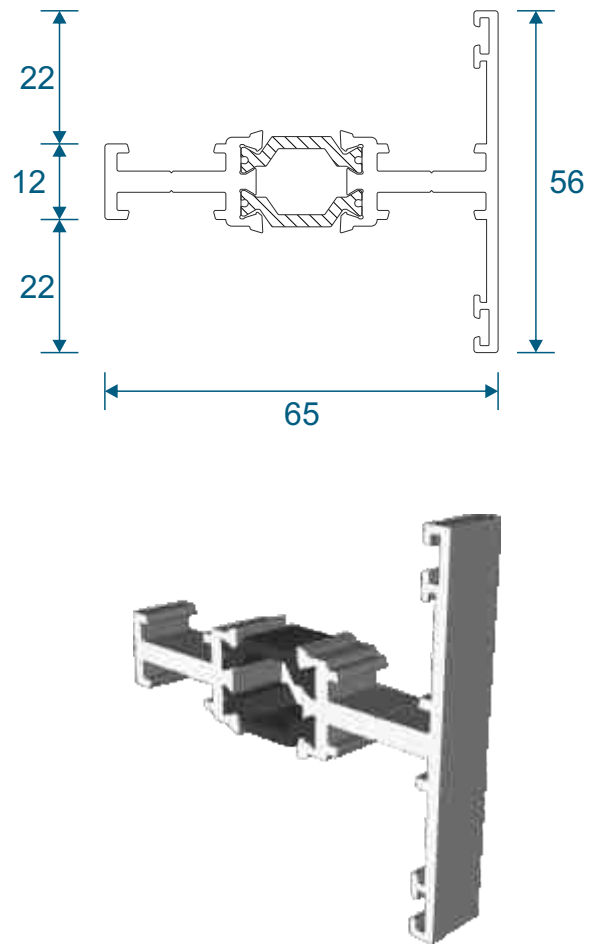

IMP032 - Small Midrail