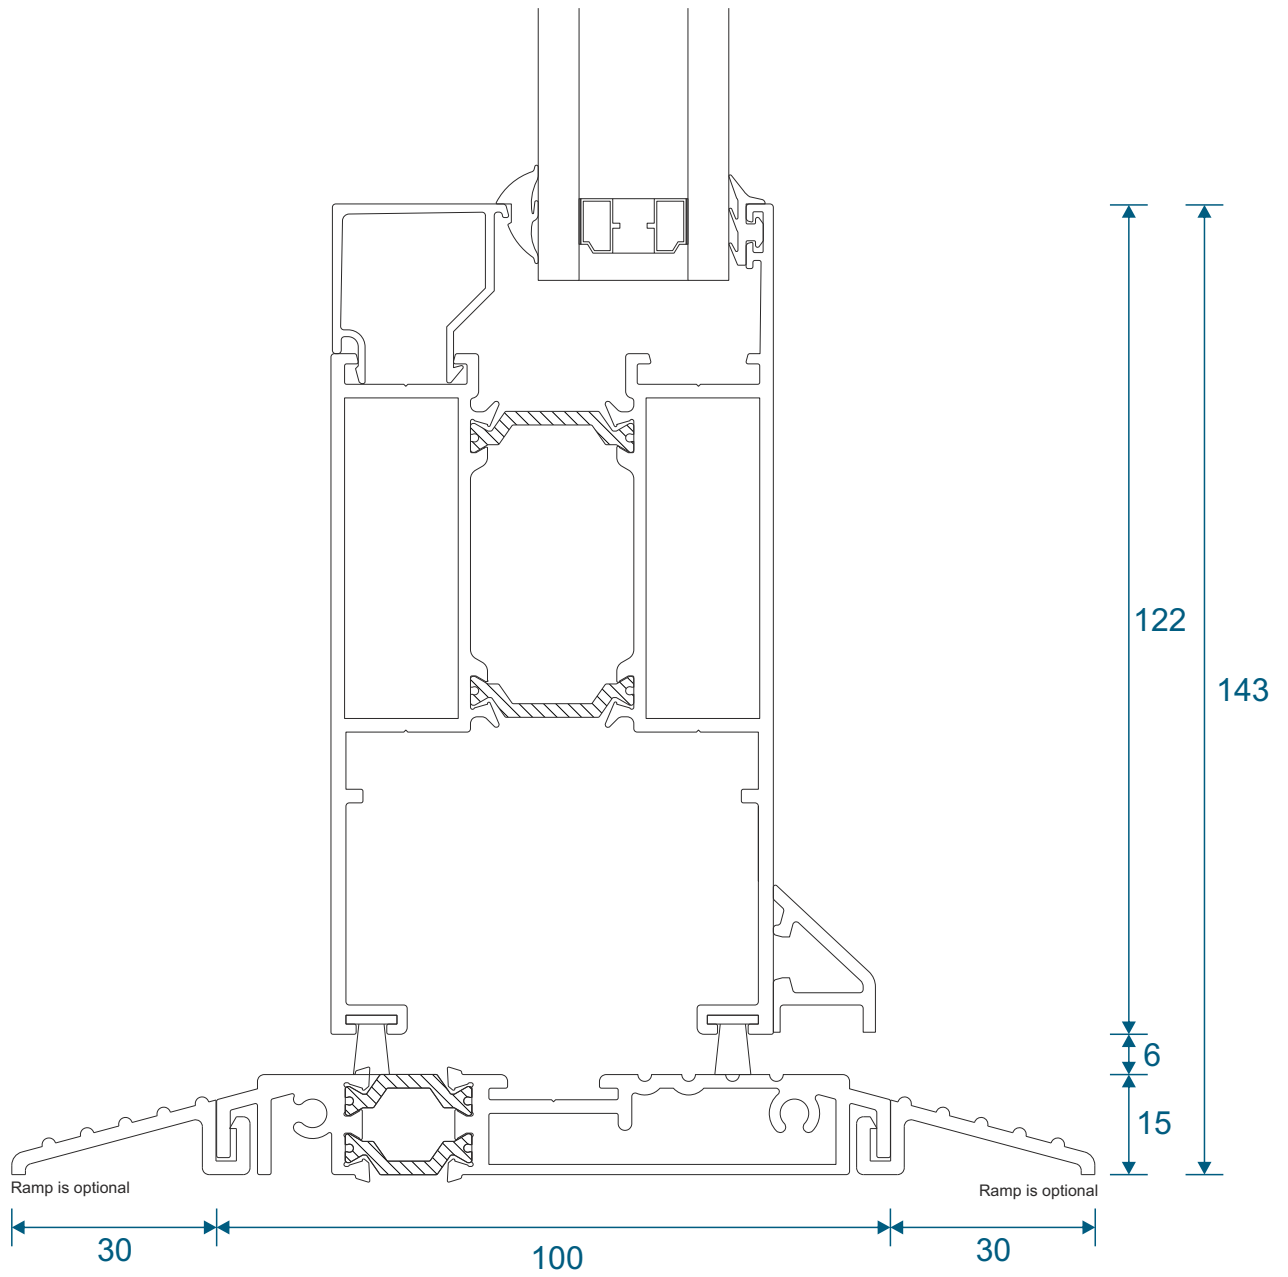

Locking Jamb

Locking Jamb For Panic Bar

Door Head

Head

Door Threshold

Low Threshold With Optional Ramps

Double Door Meeting Stile

Meeting Stile