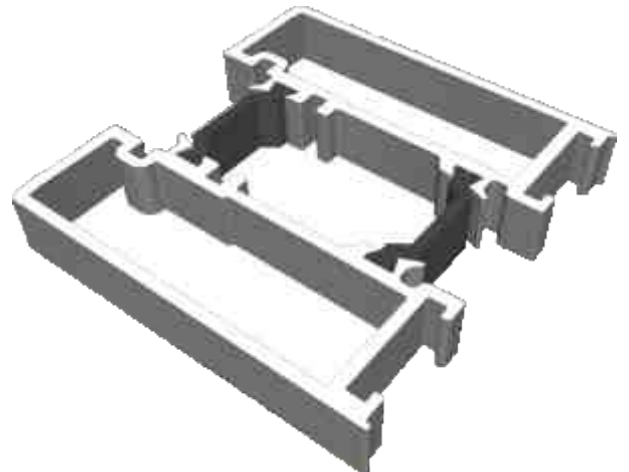

IMP040 - Secondary Door Stile