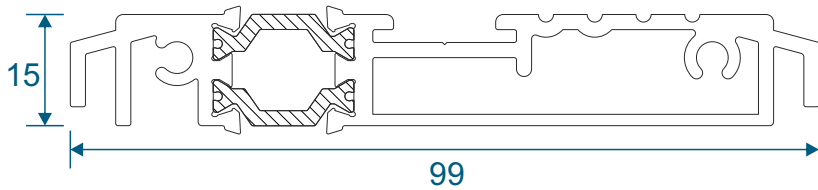

Commercial

Section Identification Guide

DURATION
WINDOWS

Contents

Profiles

Frame	3 - 4
Transom	4
Threshold	5
Cills	6
Door Sash	7 - 9
Midrail & Corner Post	10
Beads & Infills	11

Sections

Fixed Screen - Jamb & Mullion	12
Fixed Screen - Head, Transom & Base	13
Door - Hinged Jamb	14
Door - Lock Jamb	15
Door - Head	16
Door - Threshold	17
Door - Double Meeting Stile	18
Door - Midrail	19
Door To Fixed Lite Combination	20

IMP030 - Beaded Screen Transom

Threshold

IMP056 - Drainage Sub-Cill

IMP411 - Low Threshold

Silver Anodized Only

EUD03 - Low Threshold Ramp (Optional)

Silver Anodized Only

Cills

ETC457 - 150mm Cill

ETC458 - 190mm Cill

ETC479 - 225mm Cill

Door Sash

IMP036N - Anti-Finger Trap Stile

IMP037N - Anti-Finger Trap Stile For Push Bar

IMP035 - Anti-Finger Trap Adapter

Door Sash