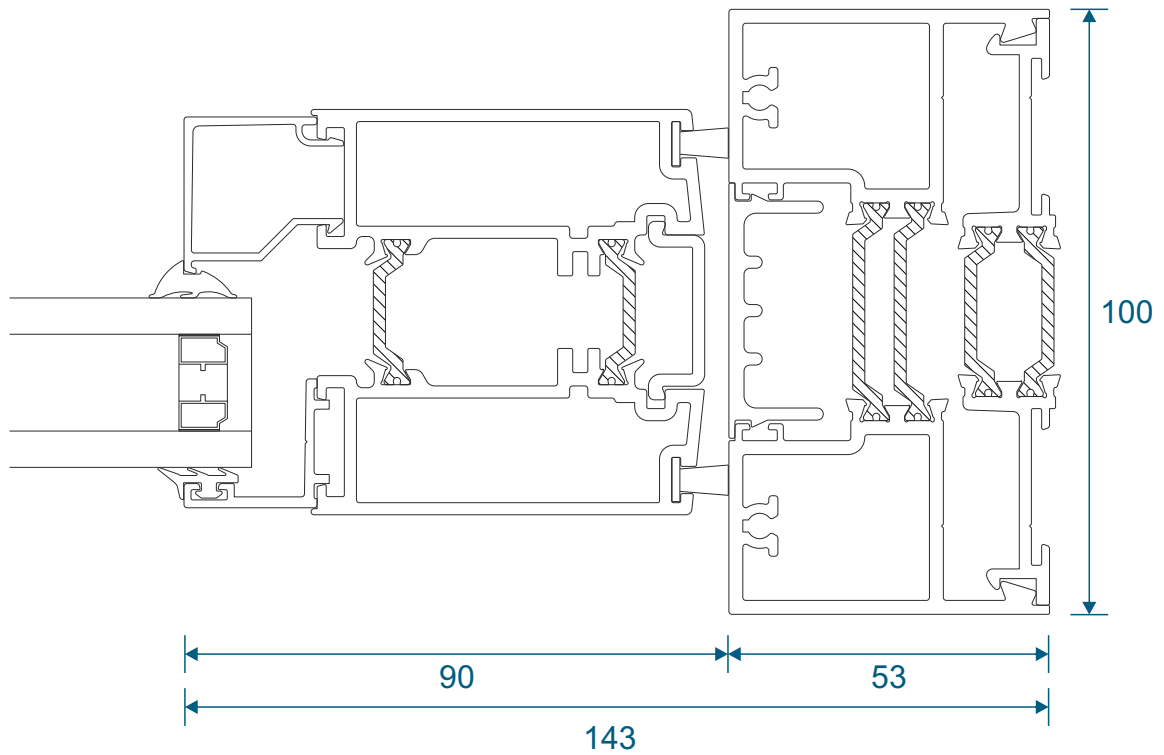

Locking Jamb

Locking Jamb