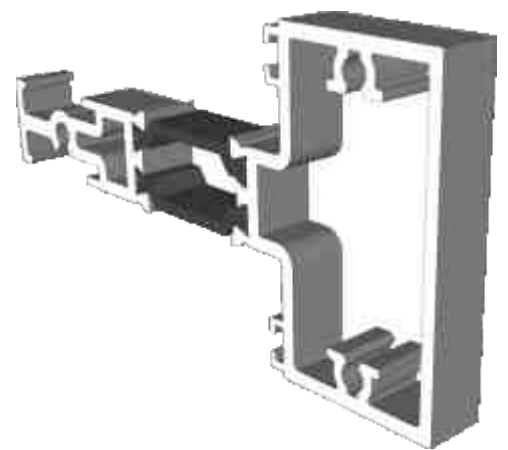

Commercial

Section Identification Guide

DURATION
WINDOWS

Contents

Profiles

Frame	3 - 4
Transom	4
Threshold	5
Cills	6
Door Sash	7 - 9
Midrail & Corner Post	10
Beads & Infills	11

Sections

Fixed Screen - Jamb & Mullion	12
Fixed Screen - Head, Transom & Base	13
Door - Hinged Jamb	14
Door - Lock Jamb	15
Door - Head	16
Door - Threshold	17
Door - Double Meeting Stile	18
Door - Midrail	19
Door To Fixed Lite Combination	20

Frame

IMP210 - Pocket Glazing Mullion / Head

IMP016 - Shallow Pocket Closure

IMP217 - Bead / Pocket Glazed Transom

IMP013 - Beaded Pocket Closer

Frame & Transom

IMP010 - Over Head Closer

IMP011 - Overhead Closure Box

IMP030 - Beaded Screen Transom

Threshold

IMP056 - Drainage Sub-Cill

IMP411 - Low Threshold

Silver Anodized Only

EUD03 - Low Threshold Ramp (Optional)

Silver Anodized Only

Cills

ETC457 - 150mm Cill

ETC458 - 190mm Cill

ETC479 - 225mm Cill

Door Sash

IMP036N - Anti-Finger Trap Stile

IMP037N - Anti-Finger Trap Stile For Push Bar

IMP035 - Anti-Finger Trap Adapter

Door Sash