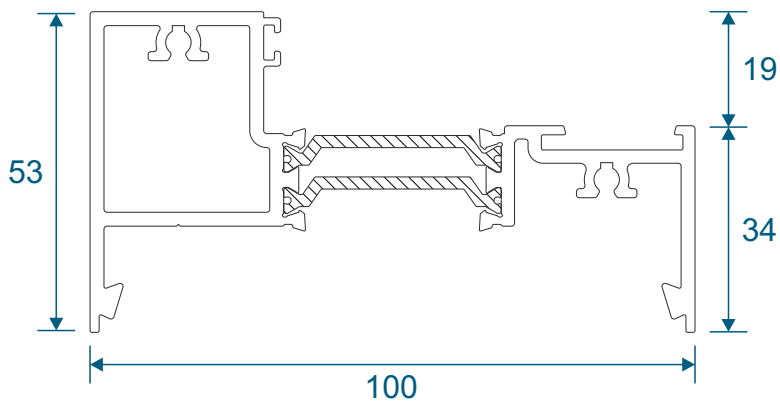

IMP217 - Bead / Pocket Glazed Transom