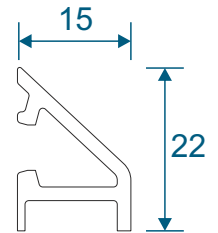

VL72 - Weather Drip