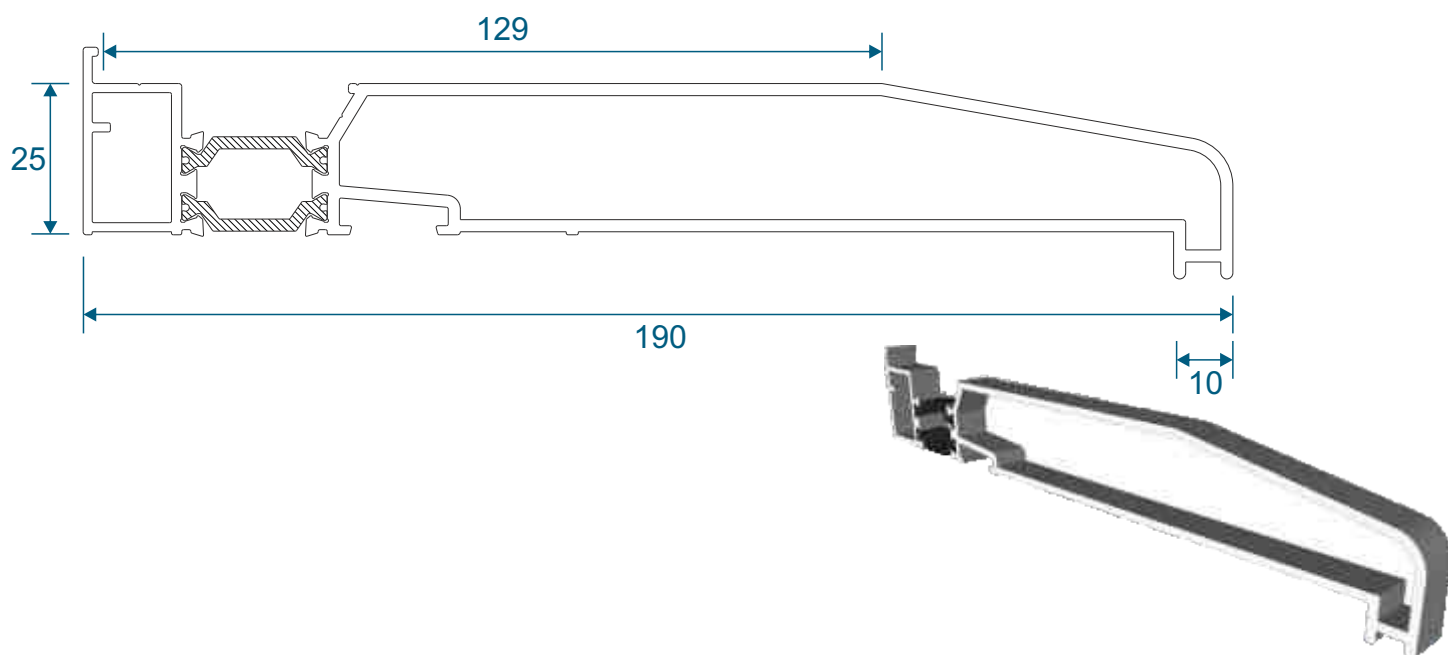

IMP030 - Beaded Screen Transom

Threshold

IMP056 - Drainage Sub-Cill

IMP411 - Low Threshold

Silver Anodized Only

EUD03 - Low Threshold Ramp (Optional)

Silver Anodized Only

Cills

ETC457 - 150mm Cill

ETC458 - 190mm Cill

ETC479 - 225mm Cill

Door Sash

IMP036N - Anti-Finger Trap Stile

IMP037N - Anti-Finger Trap Stile For Push Bar

IMP035 - Anti-Finger Trap Adapter

Door Sash