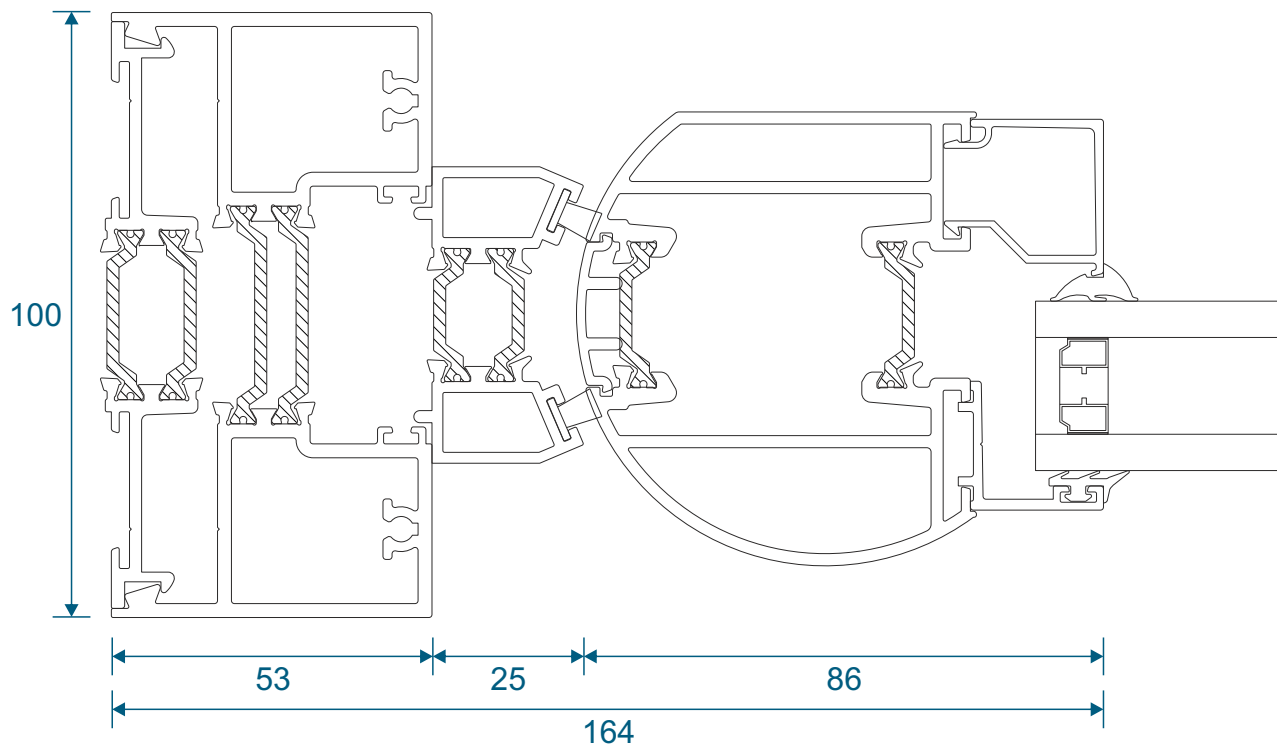

Head

Transom

Base

Example with 190mm cill

Hinged Jambs

Hinge Jamb

Hinge Jamb For Panic Bar

Locking Jamb