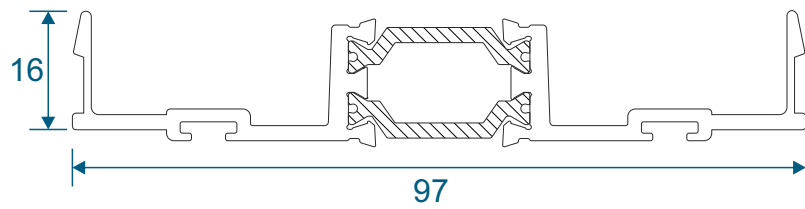

Commercial

Section Identification Guide

DURATION
WINDOWS

Contents

Profiles

Frame	3 - 4
Transom	4
Threshold	5
Cills	6
Door Sash	7 - 9
Midrail & Corner Post	10
Beads & Infills	11

Sections

Fixed Screen - Jamb & Mullion	12
Fixed Screen - Head, Transom & Base	13
Door - Hinged Jamb	14
Door - Lock Jamb	15
Door - Head	16
Door - Threshold	17
Door - Double Meeting Stile	18
Door - Midrail	19
Door To Fixed Lite Combination	20

Frame

IMP210 - Pocket Glazing Mullion / Head

IMP016 - Shallow Pocket Closure

IMP217 - Bead / Pocket Glazed Transom

IMP013 - Beaded Pocket Closer

Frame & Transom

IMP010 - Over Head Closer

IMP011 - Overhead Closure Box

IMP030 - Beaded Screen Transom

Threshold

IMP056 - Drainage Sub-Cill

IMP411 - Low Threshold

Silver Anodized Only

EUD03 - Low Threshold Ramp (Optional)

Silver Anodized Only

Cills

ETC457 - 150mm Cill

ETC458 - 190mm Cill

ETC479 - 225mm Cill

Door Sash

IMP036N - Anti-Finger Trap Stile

IMP037N - Anti-Finger Trap Stile For Push Bar

IMP035 - Anti-Finger Trap Adapter

Door Sash