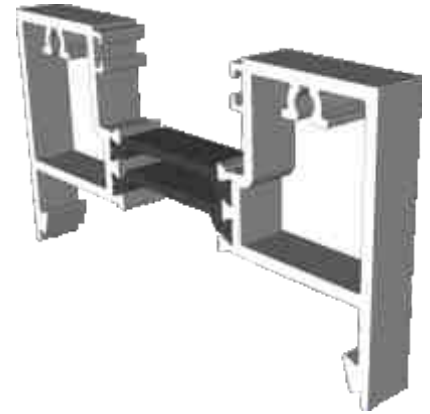

Commercial

Section Identification Guide

DURATION
WINDOWS

Contents

Profiles

Frame	3 - 4
Transom	4
Threshold	5
Cills	6
Door Sash	7 - 9
Midrail & Corner Post	10
Beads & Infills	11

Sections

Fixed Screen - Jamb & Mullion	12
Fixed Screen - Head, Transom & Base	13
Door - Hinged Jamb	14
Door - Lock Jamb	15
Door - Head	16
Door - Threshold	17
Door - Double Meeting Stile	18
Door - Midrail	19
Door To Fixed Lite Combination	20

Frame

IMP210 - Pocket Glazing Mullion / Head

IMP016 - Shallow Pocket Closure

IMP217 - Bead / Pocket Glazed Transom

IMP013 - Beaded Pocket Closer

Frame & Transom

IMP010 - Over Head Closer

IMP011 - Overhead Closure Box

IMP030 - Beaded Screen Transom

Threshold

IMP056 - Drainage Sub-Cill

IMP411 - Low Threshold

Silver Anodized Only

EUD03 - Low Threshold Ramp (Optional)

Silver Anodized Only

Cills