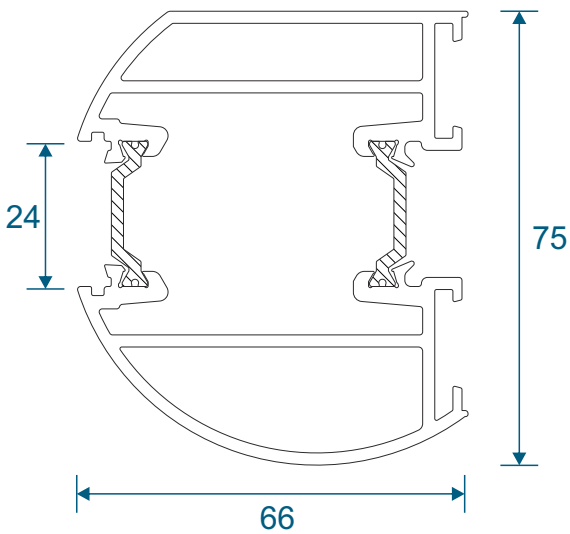

Commercial

Section Identification Guide

DURATION
WINDOWS

Contents

Profiles

Frame	3 - 4
Transom	4
Threshold	5
Cills	6
Door Sash	7 - 9
Midrail & Corner Post	10
Beads & Infills	11

Sections

Fixed Screen - Jamb & Mullion	12
Fixed Screen - Head, Transom & Base	13
Door - Hinged Jamb	14
Door - Lock Jamb	15
Door - Head	16
Door - Threshold	17
Door - Double Meeting Stile	18
Door - Midrail	19
Door To Fixed Lite Combination	20

ETC457 - 150mm Cill

ETC458 - 190mm Cill

ETC479 - 225mm Cill

Door Sash

IMP036N - Anti-Finger Trap Stile

IMP037N - Anti-Finger Trap Stile For Push Bar

IMP035 - Anti-Finger Trap Adapter

Door Sash