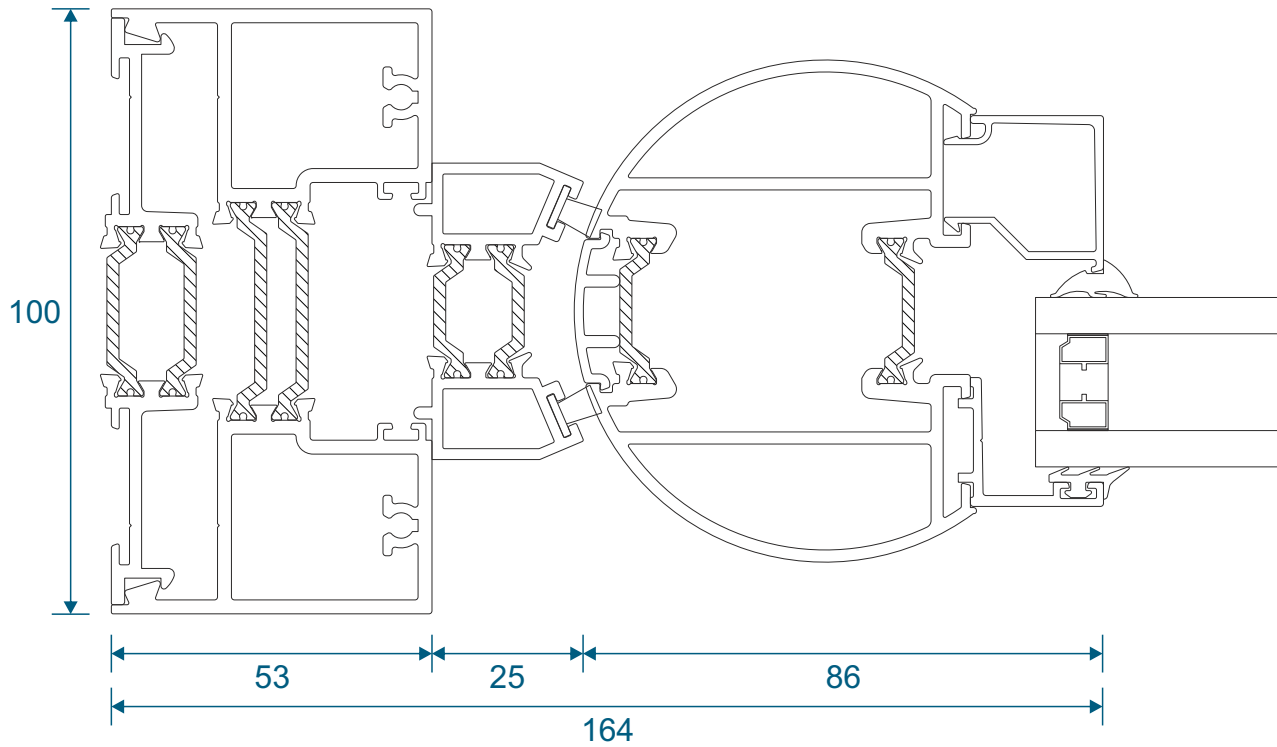

Head

Transom

Base

Example with 190mm cill

Hinged Jambs

Hinge Jamb

Hinge Jamb For Panic Bar

Locking Jamb