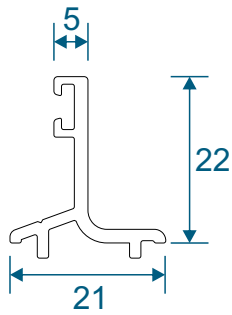

IMP032 - Small Midrail

IMP250 - 90 Degree Corner Post

Beads & Infills

IMP613 - Glazing Bead

VL64 - Glazing Bead

VG12 - External Door Bead

IMP600 - Glazing Bead

VL64 - Glazing Bead

Head

Transom

Base

Example with 190mm cill

Hinged Jambs

Hinge Jamb

Hinge Jamb For Panic Bar

Locking Jamb