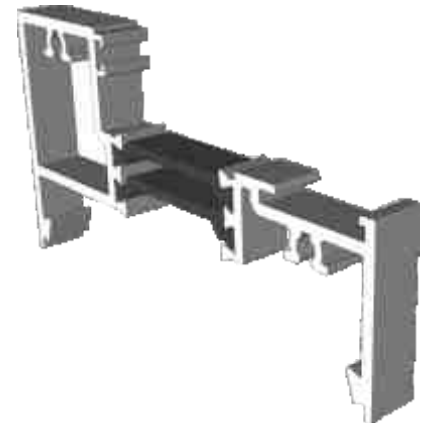

Commercial

Section Identification Guide

DURATION
WINDOWS

Contents

Profiles

Frame	3 - 4
Transom	4
Threshold	5
Cills	6
Door Sash	7 - 9
Midrail & Corner Post	10
Beads & Infills	11

Sections

Fixed Screen - Jamb & Mullion	12
Fixed Screen - Head, Transom & Base	13
Door - Hinged Jamb	14
Door - Lock Jamb	15
Door - Head	16
Door - Threshold	17
Door - Double Meeting Stile	18
Door - Midrail	19
Door To Fixed Lite Combination	20

Frame

IMP210 - Pocket Glazing Mullion / Head

IMP016 - Shallow Pocket Closure

IMP217 - Bead / Pocket Glazed Transom

IMP013 - Beaded Pocket Closer

Frame & Transom

IMP010 - Over Head Closer

IMP011 - Overhead Closure Box

IMP030 - Beaded Screen Transom

Threshold

IMP056 - Drainage Sub-Cill

IMP411 - Low Threshold

Silver Anodized Only

EUD03 - Low Threshold Ramp (Optional)

Silver Anodized Only

Cills

ETC457 - 150mm Cill

ETC458 - 190mm Cill

ETC479 - 225mm Cill

Door Sash

IMP036N - Anti-Finger Trap Stile

IMP037N - Anti-Finger Trap Stile For Push Bar

IMP035 - Anti-Finger Trap Adapter

Door Sash