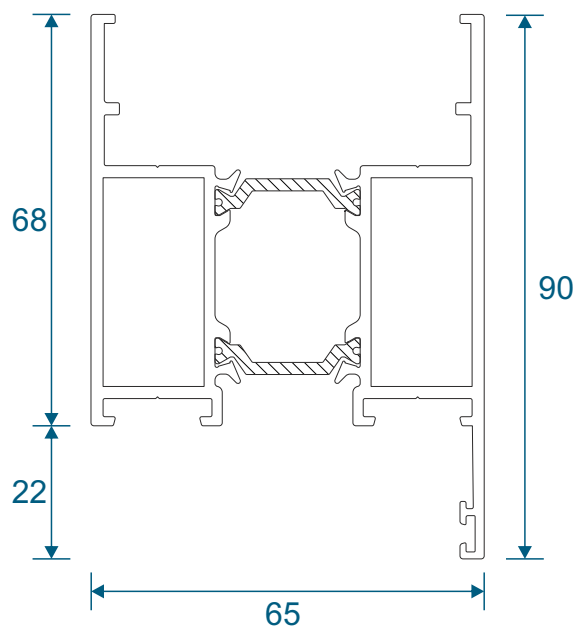

Door Sash

IMP120 - Top Rail