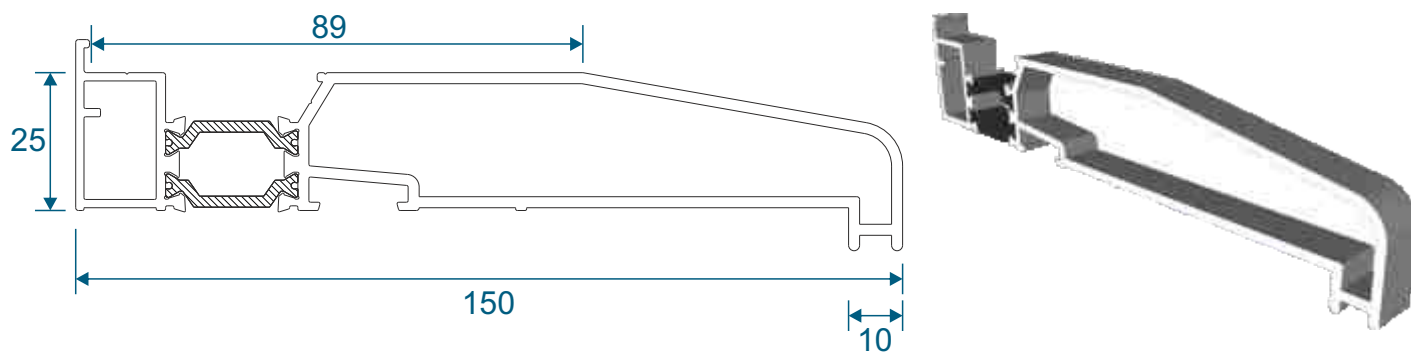

IMP030 - Beaded Screen Transom

Threshold

IMP056 - Drainage Sub-Cill

IMP411 - Low Threshold

Silver Anodized Only

EUD03 - Low Threshold Ramp (Optional)

Silver Anodized Only

Cills

ETC457 - 150mm Cill

ETC458 - 190mm Cill

ETC479 - 225mm Cill

Door Sash

IMP036N - Anti-Finger Trap Stile

IMP037N - Anti-Finger Trap Stile For Push Bar

IMP035 - Anti-Finger Trap Adapter

Door Sash