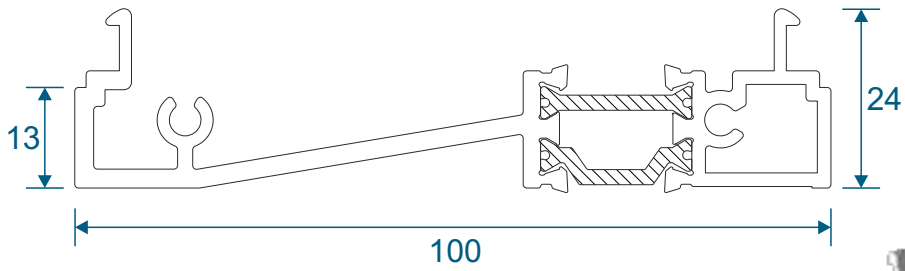

Commercial

Section Identification Guide

DURATION
WINDOWS

Contents

Profiles

Frame	3 - 4
Transom	4
Threshold	5
Cills	6
Door Sash	7 - 9
Midrail & Corner Post	10
Beads & Infills	11

Sections

Fixed Screen - Jamb & Mullion	12
Fixed Screen - Head, Transom & Base	13
Door - Hinged Jamb	14
Door - Lock Jamb	15
Door - Head	16
Door - Threshold	17
Door - Double Meeting Stile	18
Door - Midrail	19
Door To Fixed Lite Combination	20

IMP030 - Beaded Screen Transom

Threshold

IMP056 - Drainage Sub-Cill

IMP411 - Low Threshold

Silver Anodized Only

EUD03 - Low Threshold Ramp (Optional)

Silver Anodized Only

Cills

ETC457 - 150mm Cill

ETC458 - 190mm Cill

ETC479 - 225mm Cill

Door Sash

IMP036N - Anti-Finger Trap Stile

IMP037N - Anti-Finger Trap Stile For Push Bar

IMP035 - Anti-Finger Trap Adapter

Door Sash