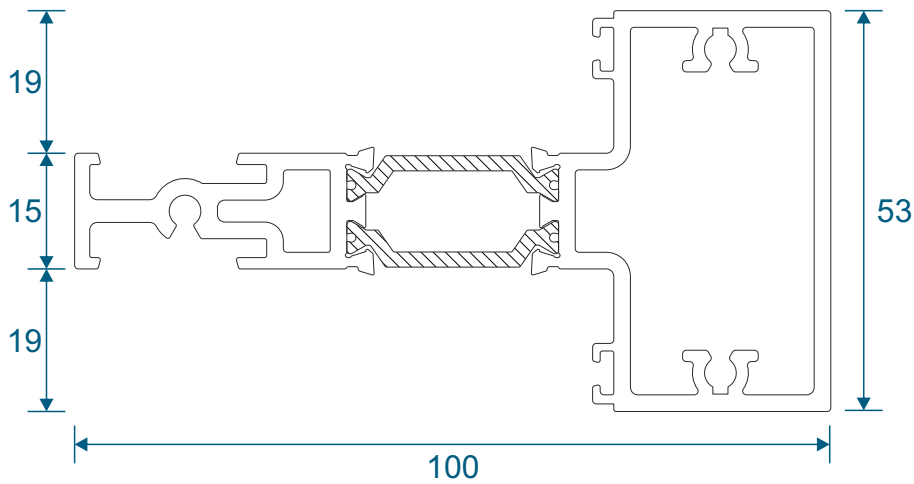

Commercial

Section Identification Guide

DURATION
WINDOWS

Contents

Profiles

Frame	3 - 4
Transom	4
Threshold	5
Cills	6
Door Sash	7 - 9
Midrail & Corner Post	10
Beads & Infills	11

Sections

Fixed Screen - Jamb & Mullion	12
Fixed Screen - Head, Transom & Base	13
Door - Hinged Jamb	14
Door - Lock Jamb	15
Door - Head	16
Door - Threshold	17
Door - Double Meeting Stile	18
Door - Midrail	19
Door To Fixed Lite Combination	20

IMP030 - Beaded Screen Transom

Threshold

IMP056 - Drainage Sub-Cill

IMP411 - Low Threshold

Silver Anodized Only

EUD03 - Low Threshold Ramp (Optional)

Silver Anodized Only

Cills

ETC457 - 150mm Cill

ETC458 - 190mm Cill

ETC479 - 225mm Cill

Door Sash

IMP036N - Anti-Finger Trap Stile

IMP037N - Anti-Finger Trap Stile For Push Bar

IMP035 - Anti-Finger Trap Adapter

Door Sash