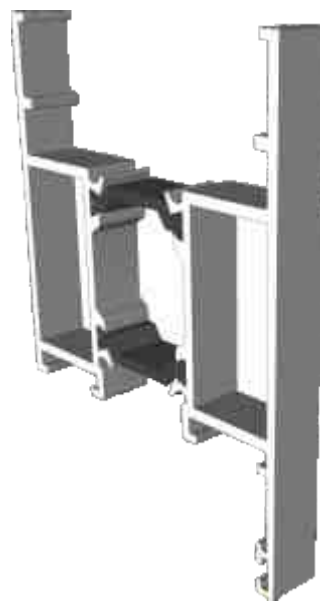

Commercial

Section Identification Guide

DURATION
WINDOWS

Contents

Profiles

Frame	3 - 4
Transom	4
Threshold	5
Cills	6
Door Sash	7 - 9
Midrail & Corner Post	10
Beads & Infills	11

Sections

Fixed Screen - Jamb & Mullion	12
Fixed Screen - Head, Transom & Base	13
Door - Hinged Jamb	14
Door - Lock Jamb	15
Door - Head	16
Door - Threshold	17
Door - Double Meeting Stile	18
Door - Midrail	19
Door To Fixed Lite Combination	20

IMP039 - Primary Lock Stile

IMP040 - Secondary Door Stile

IMP041 - Stile For Concealed Panic Hardware

Door Sash

IMP120 - Top Rail

IMP027 - Bottom Rail

Midrail & Corner Post

IMP034 - Large Midrail