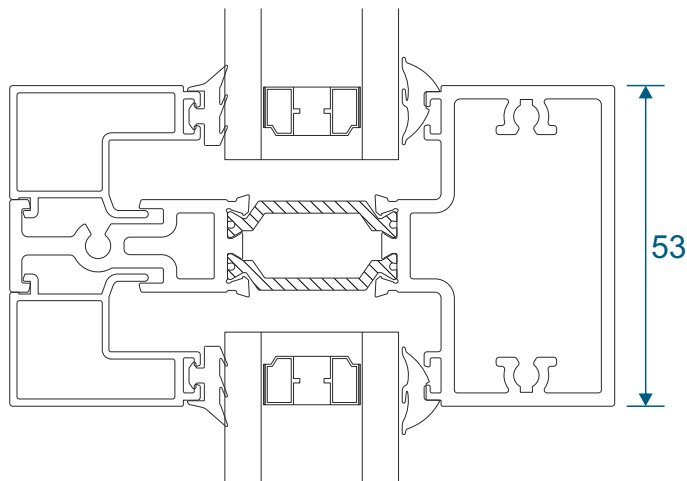

Head

Transom

Base

Example with 190mm cill

Hinged Jambs

Hinge Jamb

Hinge Jamb For Panic Bar

Locking Jamb