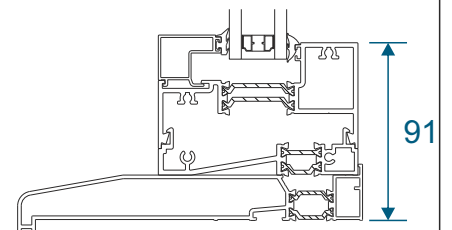

Head

Transom

Base

Example with 190mm cill

Hinged Jambs

Hinge Jamb

Hinge Jamb For Panic Bar

Locking Jamb

Locking Jamb

Locking Jamb For Panic Bar

Door Head

Head

Door Threshold

Low Threshold With Optional Ramps

Double Door Meeting Stile

Meeting Stile