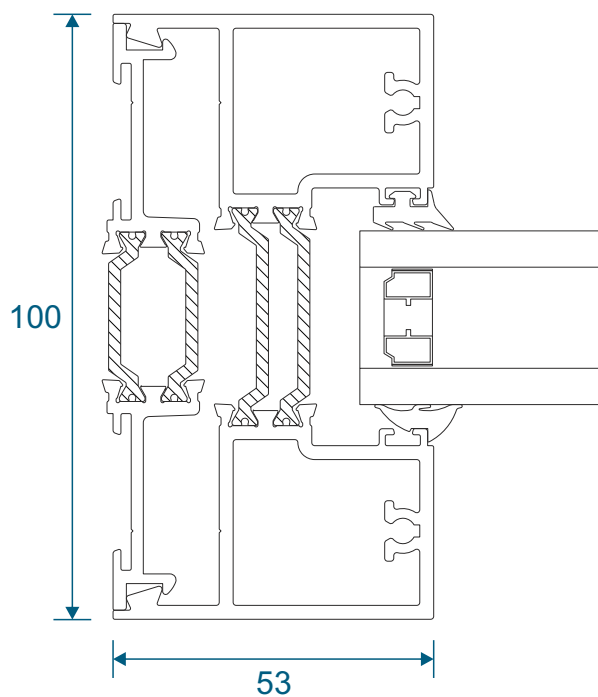

Fixed Screen

Jamb