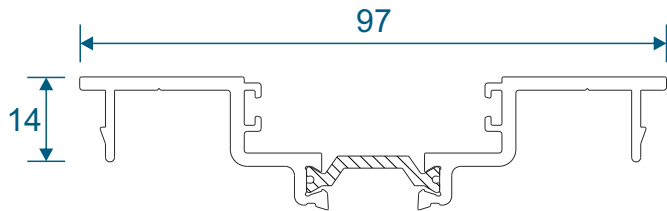

IMP016 - Shallow Pocket Closure