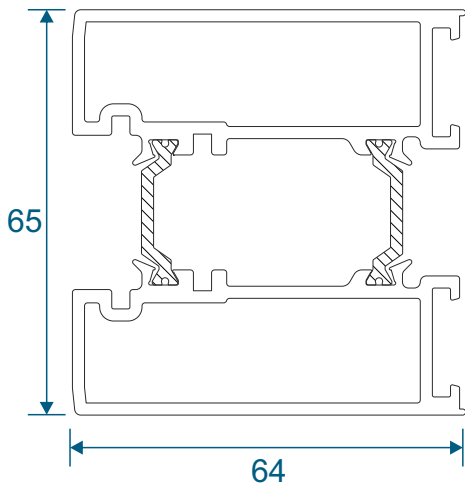

IMP040 - Secondary Door Stile