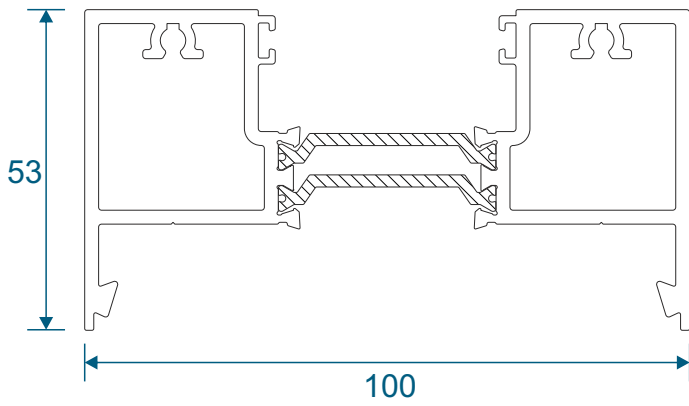

Frame

IMP210 - Pocket Glazing Mullion / Head