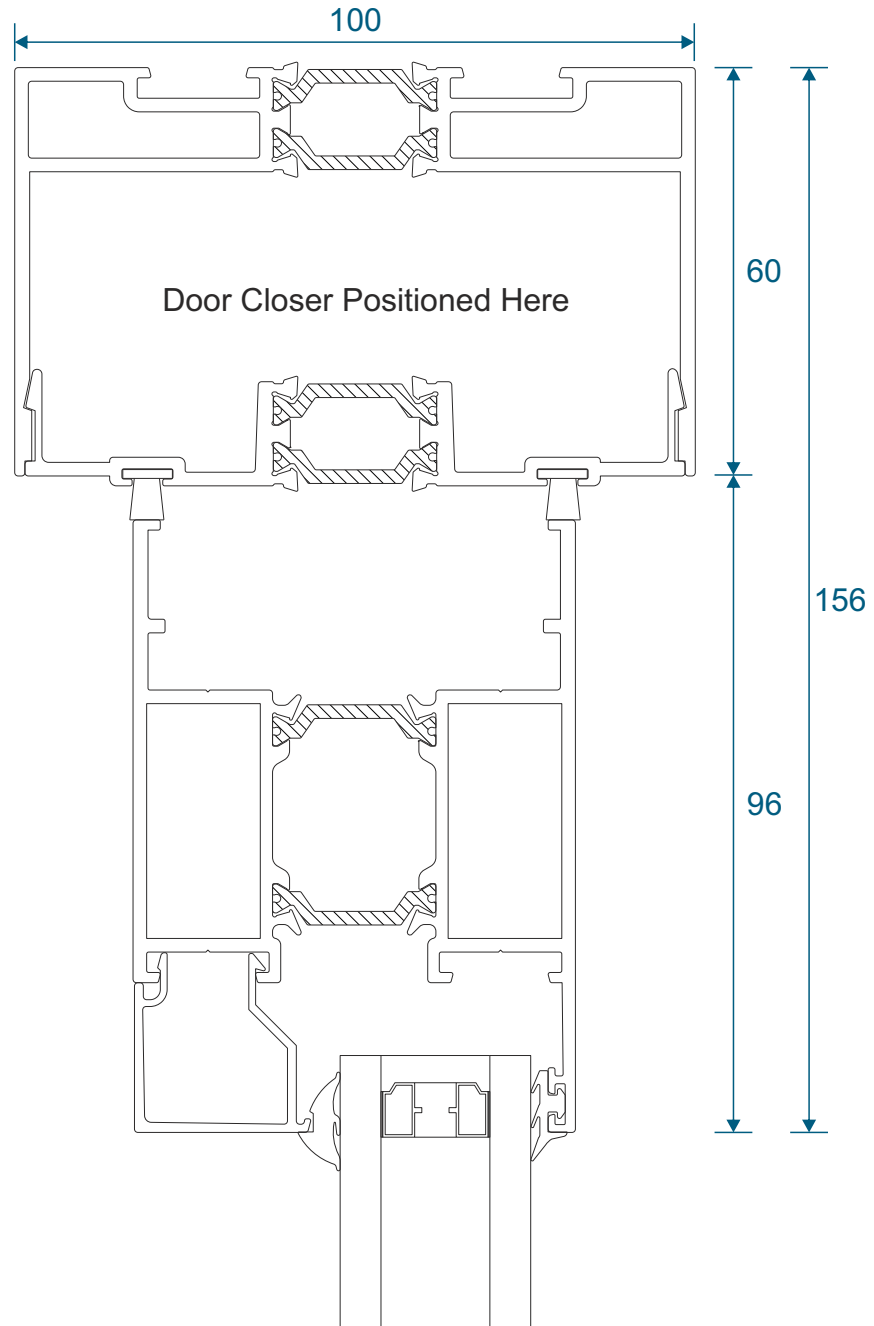

Commercial

Section Identification Guide

DURATION
WINDOWS

Contents

Profiles

Frame	3 - 4
Transom	4
Threshold	5
Cills	6
Door Sash	7 - 9
Midrail & Corner Post	10
Beads & Infills	11

Sections

Fixed Screen - Jamb & Mullion	12
Fixed Screen - Head, Transom & Base	13
Door - Hinged Jamb	14
Door - Lock Jamb	15
Door - Head	16
Door - Threshold	17
Door - Double Meeting Stile	18
Door - Midrail	19
Door To Fixed Lite Combination	20

Locking Jamb

Locking Jamb For Panic Bar

Door Head

Head

Door Threshold

Low Threshold With Optional Ramps

Double Door Meeting Stile

Meeting Stile