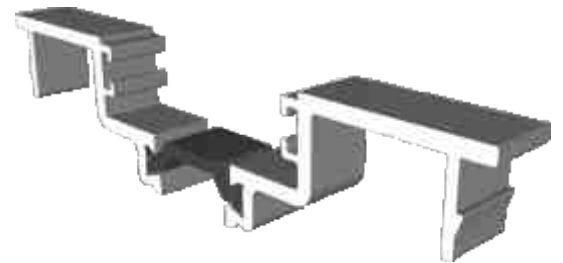

IMP016 - Shallow Pocket Closure