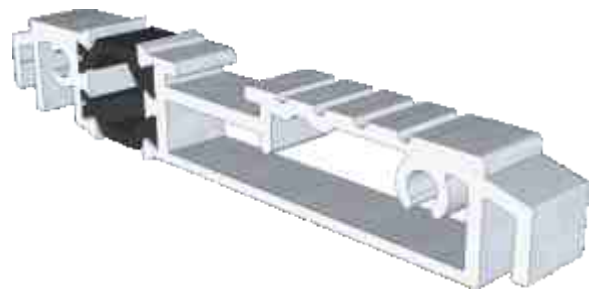

Commercial

Section Identification Guide

DURATION
WINDOWS

Contents

Profiles

Frame	3 - 4
Transom	4
Threshold	5
Cills	6
Door Sash	7 - 9
Midrail & Corner Post	10
Beads & Infills	11

Sections

Fixed Screen - Jamb & Mullion	12
Fixed Screen - Head, Transom & Base	13
Door - Hinged Jamb	14
Door - Lock Jamb	15
Door - Head	16
Door - Threshold	17
Door - Double Meeting Stile	18
Door - Midrail	19
Door To Fixed Lite Combination	20

IMP030 - Beaded Screen Transom

Threshold

IMP056 - Drainage Sub-Cill

IMP411 - Low Threshold

Silver Anodized Only

EUD03 - Low Threshold Ramp (Optional)

Silver Anodized Only

Cills

ETC457 - 150mm Cill

ETC458 - 190mm Cill

ETC479 - 225mm Cill

Door Sash

IMP036N - Anti-Finger Trap Stile

IMP037N - Anti-Finger Trap Stile For Push Bar

IMP035 - Anti-Finger Trap Adapter

Door Sash