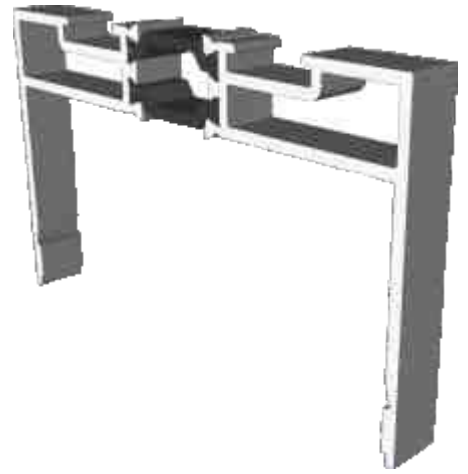

Frame & Transom

IMP010 - Over Head Closer